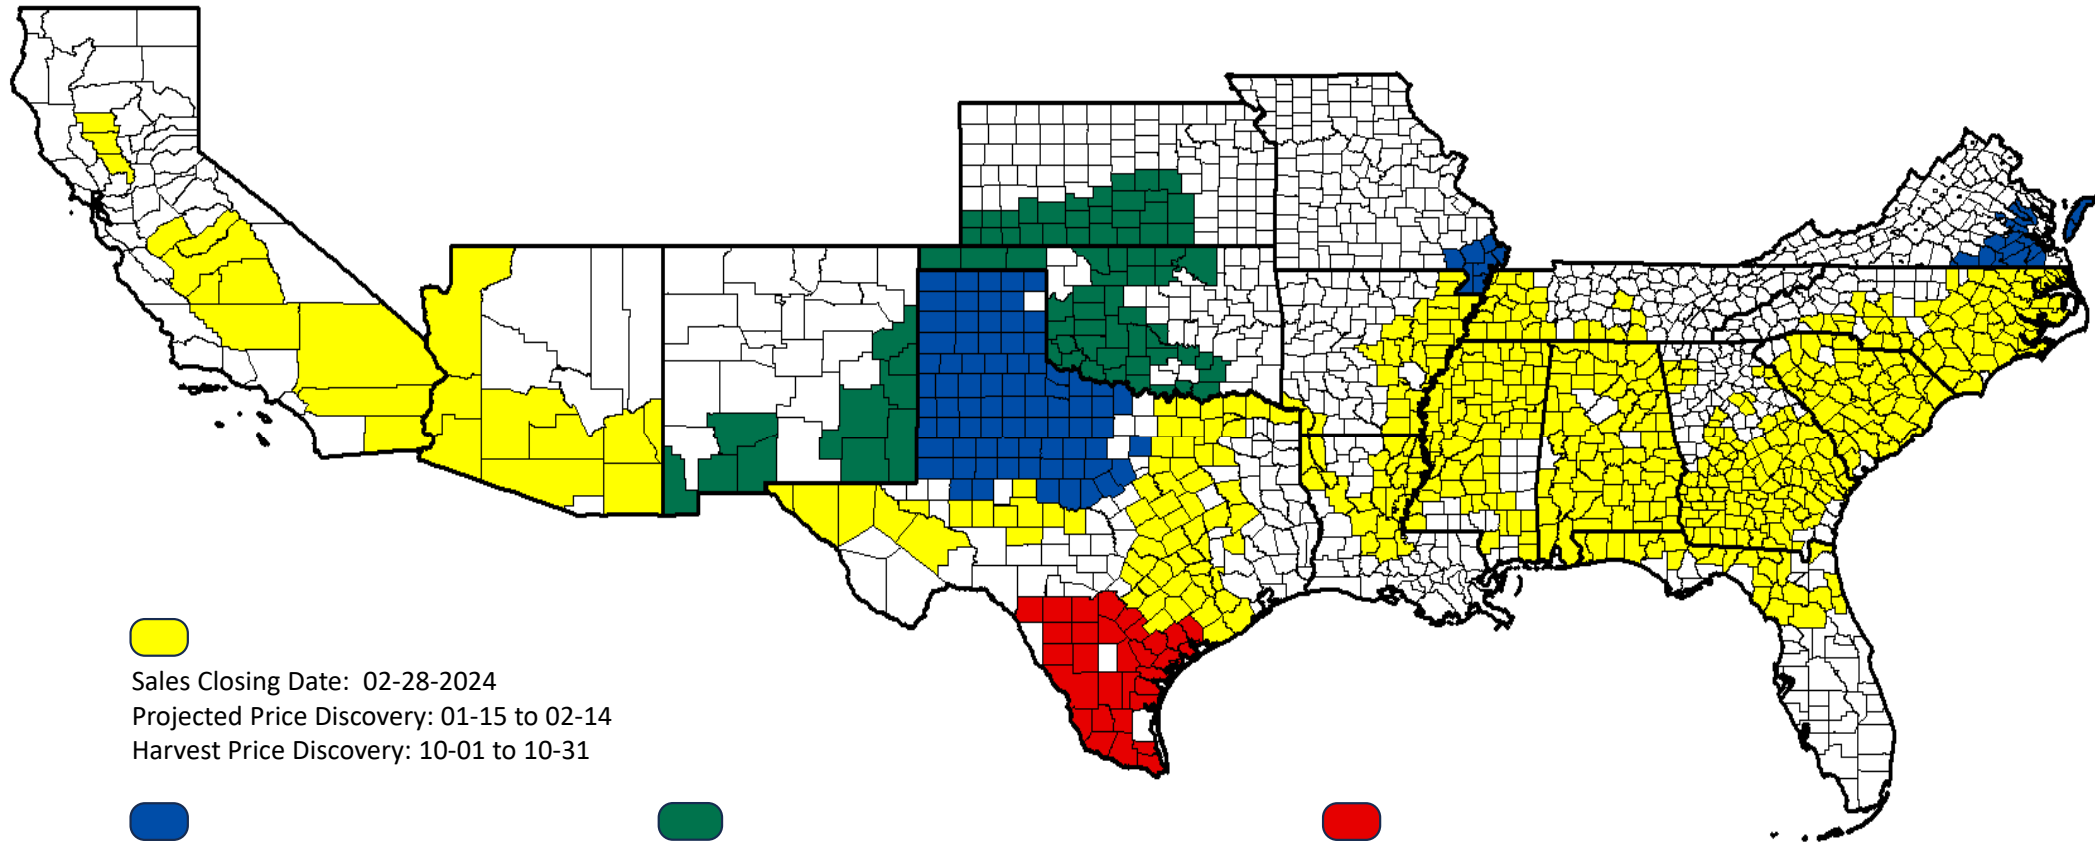

CROP INSURANCE PRICE DETERMINATION

Sales Closing Date: 02-28-2024
Projected Price Discovery: 01-15 to 02-14
Harvest Price Discovery: 10-01 to 10-31

Sales Closing Date: 03-15-2024
Projected Price Discovery: 02-01 to 02-29
Harvest Price Discovery: 10-01 to 10-31

Sales Closing Date: 03-15-2024
Projected Price Discovery: 02-01 to 02-29
Harvest Price Discovery: 11-01 to 11-30

Sales Closing Date: 01-31-2024
Projected Price Discovery: 12-15 to 01-14
Harvest Price Discovery: 09-01 to 09-30